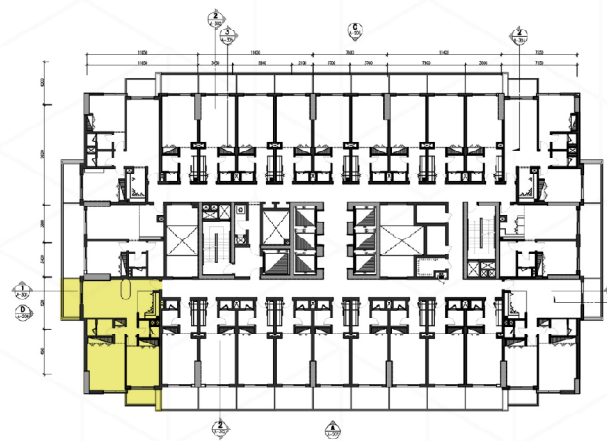

TWO BEDROOM + LIVING ROOM

1019.68 - 2362.05 sq. ft.

STARTING FROM **AED 0000000**

TYPE **B**

Disclaimer

YOUR LOGO
GO IN HERE